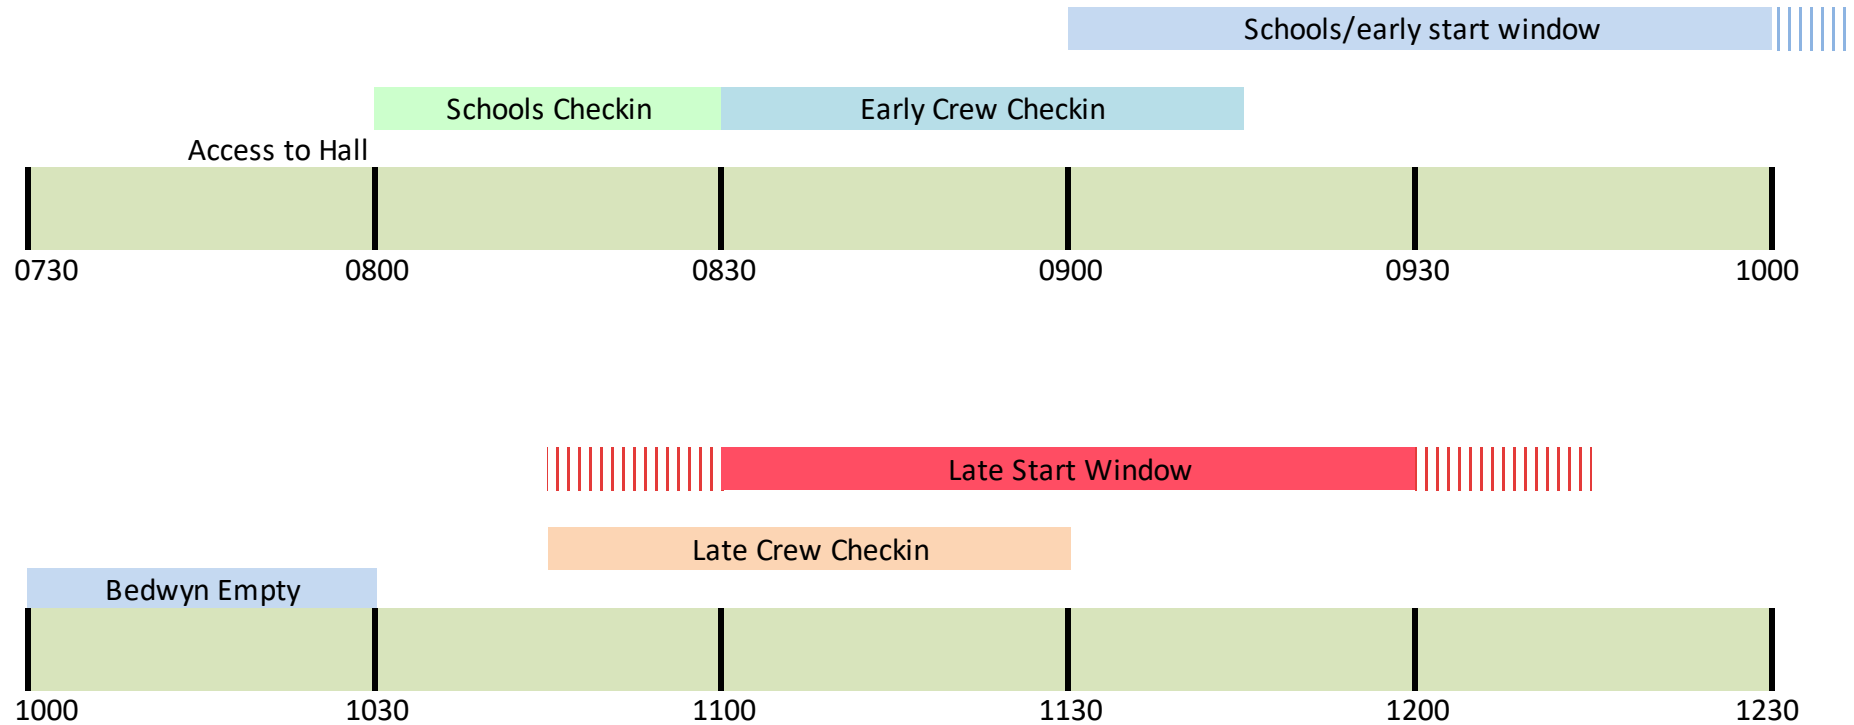

Waterside 2024 Race A

Great Bedwyn

Date Feb 4th 2024

Newbury Canoe Club - Waterside Series 2024

Reminder: Late Crew Checkin will not open until 10:45 - DO NOT arrive in Great Bedwyn until 10:30

The aim of the split starts is to reduce the number of Cars in Great Bedwyn at any one time.
Please swap if you should need to (transport / Car sharing etc) but please email us,
so we can monitor the aprox numbers.