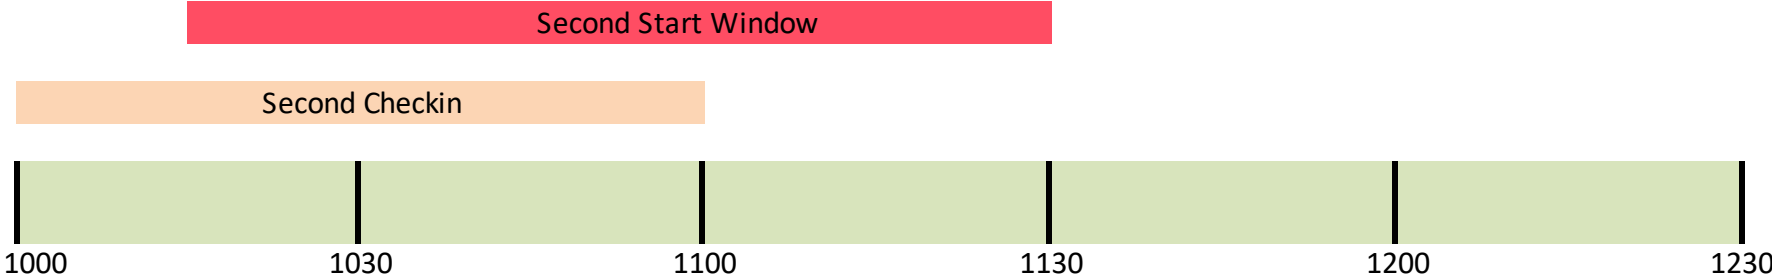

# Waterside 2023 Race C

## Pewsey Wharf

Race Date: **12 March 2023**